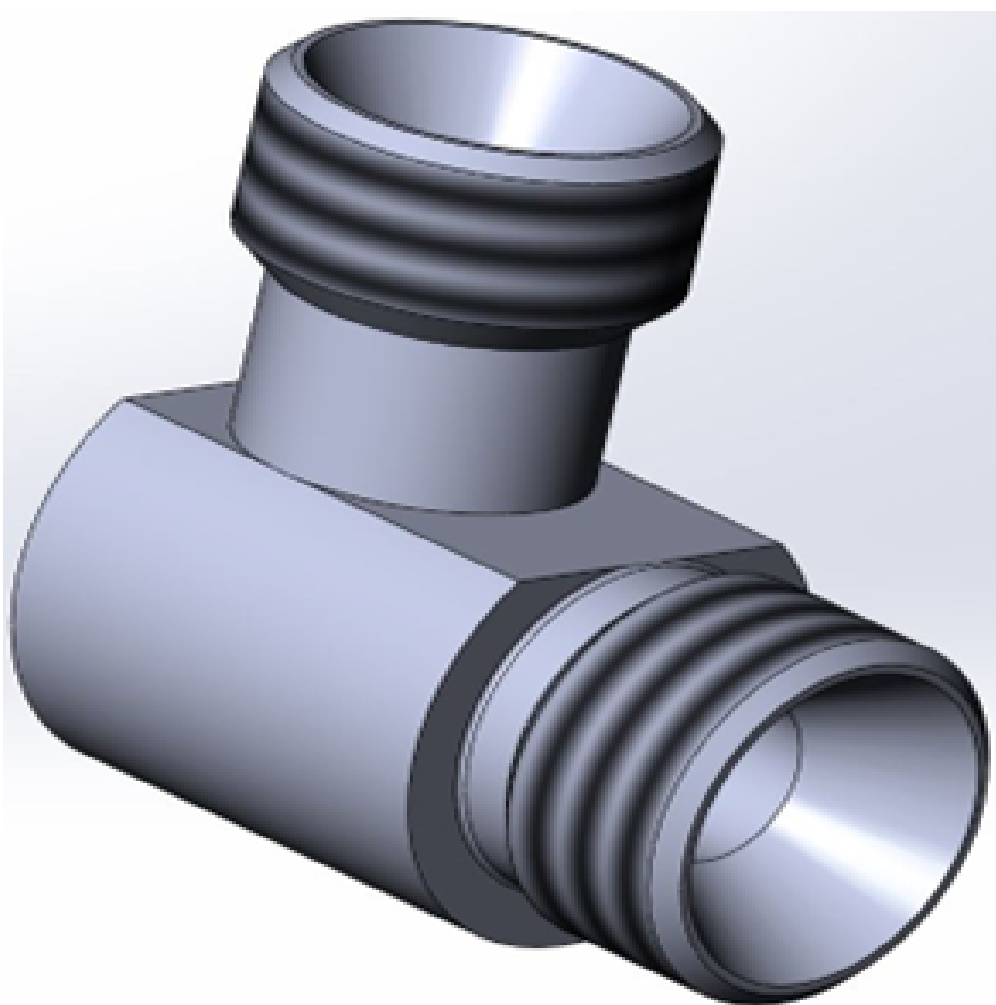

TECHNICAL CARD

Elbows KM Ш-Ш

Elbow type KM (60° nipple-nipple)