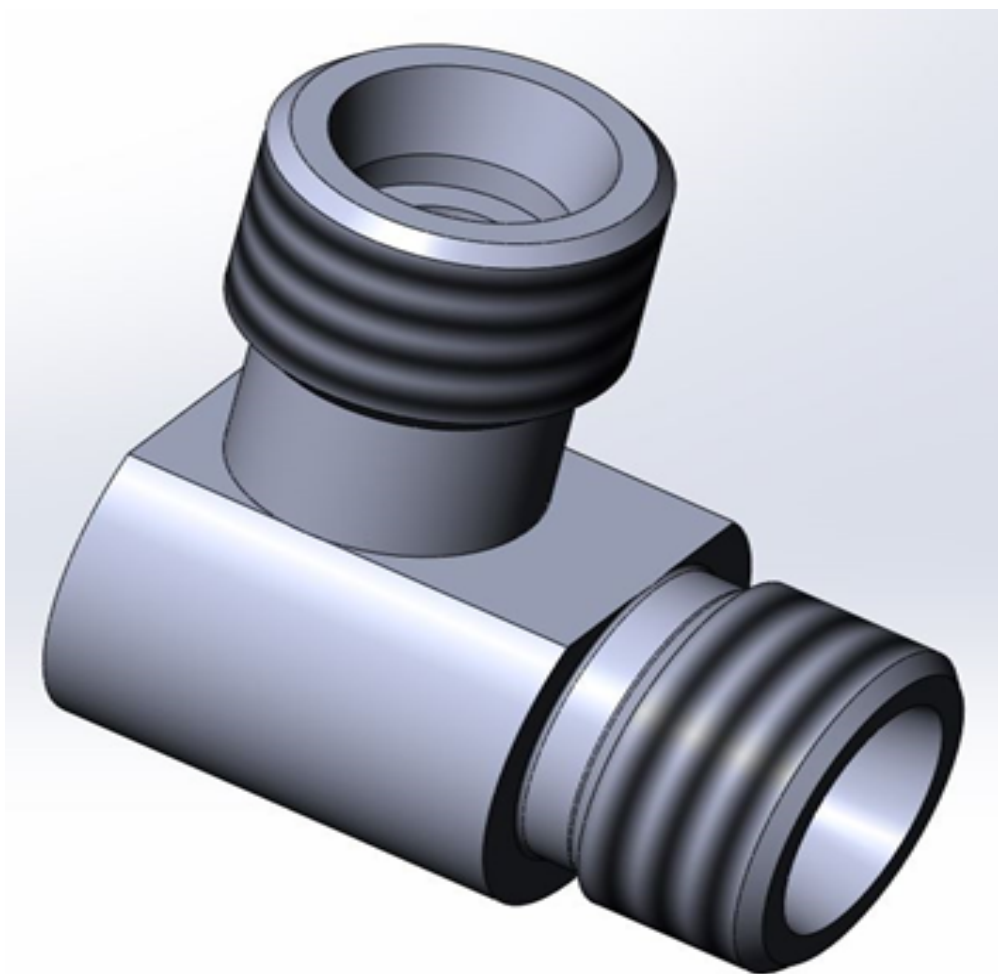

TECHNICAL CARD

Elbows KE Ш-Ш

Elbow type KE (24° nipple-nipple)